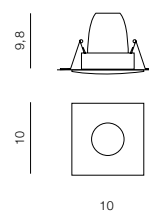

ROMOLO S IP65 BK

AZ5392, EAN5901238453925

Product Specifications

Type	Inlet / Outdoor
Type of track	-
Possible Adjustment	-
Color	Sandy black
Material	Metal
Light source	1
Type of source	GU10
Lumens	- lm
Kelvins	-
Beam angle	-
Dimmable	-
Type of DIMM	-
CCT	-
Type of CCT	-
Lifetime	-
Type of control	-
Remote control	-
CRI	-
Track adapter	-
Voltage	230V
Power	-
Switch location	-
Protection class	IP65
Tilt	-
Rotation	-

Dimensions

Product	height / width / length [cm]	9,8 x 10 x 10
Mounting inlet	depth / width / length [cm]	9 x 8,5 x -
Ceiling base	height / diameter / width / length [cm]	- x - x - x -
Shades	height / diameter / width / length [cm]	- x - x - x -
Wall base	height / diameter / width / length [cm]	- x - x - x -
Table base	height / diameter / width / length [cm]	- x - x - x -
Floor base	height / diameter / width / length [cm]	- x - x - x -